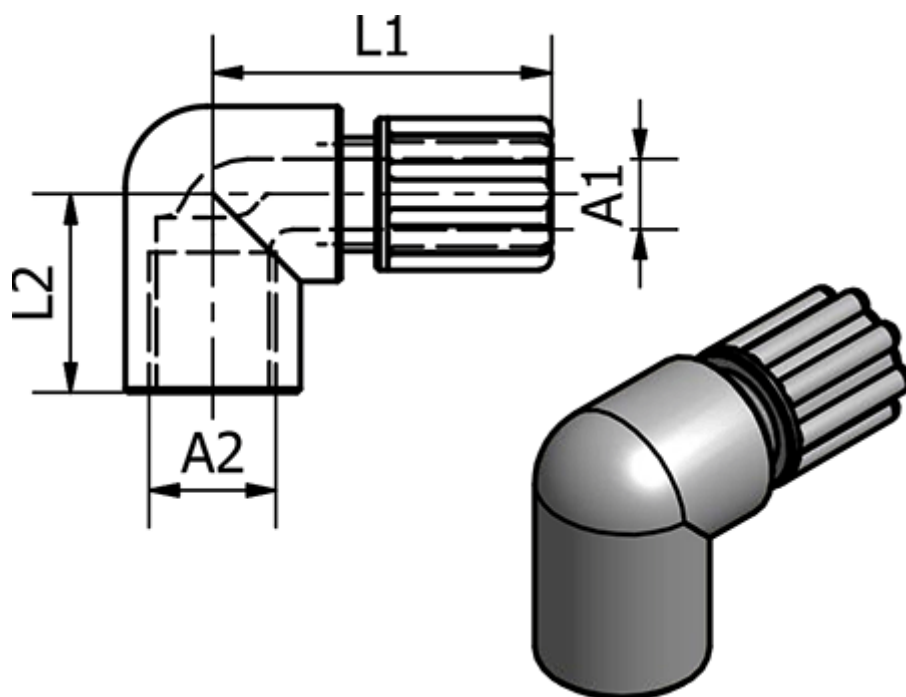

Article number: 58615011

Description: Push-on 150.11, Ø4/6 - G 1/4"  
Angle

## Measures

Ext. Hose Diameter A1	= 4/6
L1	= 29
L2	= 20
Thread A2	= G 1/4"